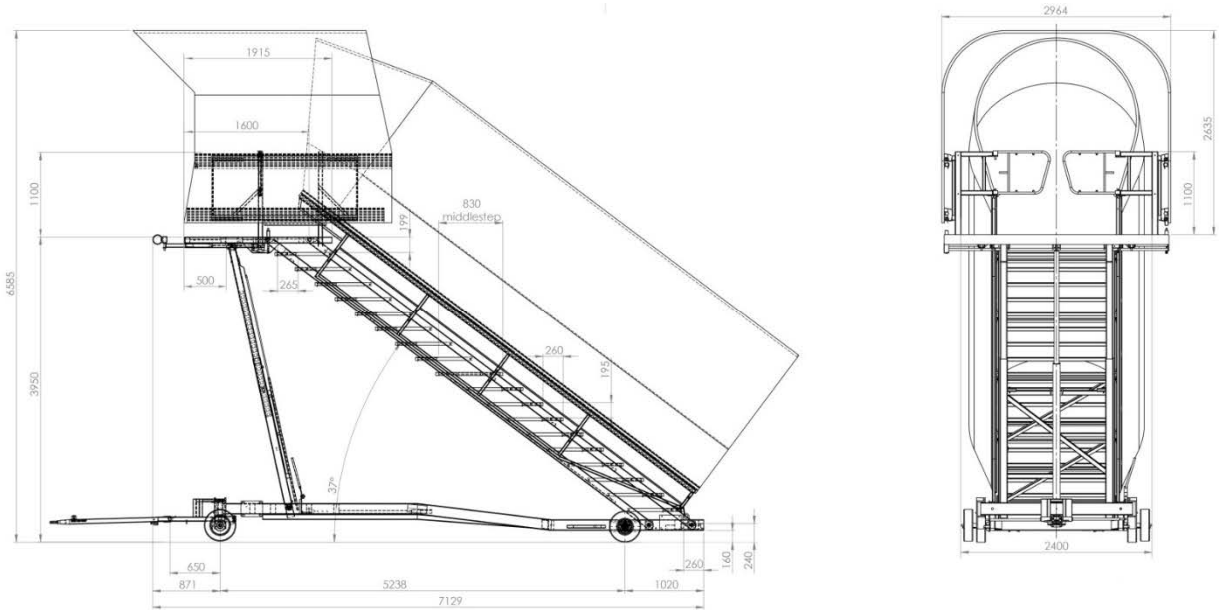

OPERATIVE RANGE: 1800/3950 mm

TTPS 1840 is a towable stair which serves for the boarding and deboarding of passengers by airplane.

TECHNICAL SPECIFICATION

Total width 2964 mm
 Max Overall Height 6585 mm
 Overall Length 8162 mm

Moving speed (with Hatz 1B30): 0 to 4.2 Km/h
 Max wind speed 74 Km/h

Load capacity:

Single step: 200 kg
 Platform: 600 kg
 Whole stair: 2900 kg

Sizes of the platform:

Width 2400mm
 Depth 1600 mm
 Minimum platform height 1800 mm
 Maximum platform height 3950 mm