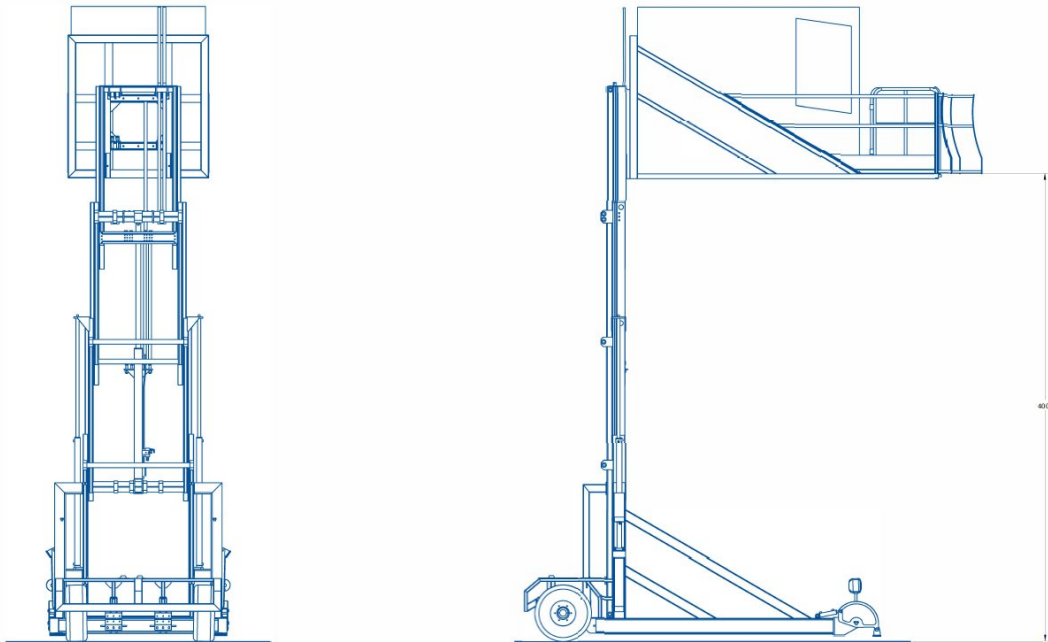

# AMBULIFT TDA 400-GZ

**CAPACITY: 500 kg**

**OPERATIVE RANGE: 0/4000 mm**

<b>TECHNICAL SPECIFICATION</b>					
Overall width	2800mm	Minimum height from ground (with stabilizer feet)	0 mm		
Height	3150 mm	Maximum height from ground (with stabilizer feet)	4000 mm		
Total Length	4500 mm	Operating speed max	20 Km/h		
		Max wind speed	74 Km/h		
<b>Sizes vanbody (external)</b>		<b>Sizes of the platforms</b>		<b>Traction</b>	
Width	1700 mm	Width	1700 mm	Diesel or electric traction	
Height(without air cond. system)	2100 mm	Length	1200-1600 mm		
Length	2800 mm	Longitudinal movement	500 mm		
Capacity Vanload	500 Kg	Working height	0-4000 mm		
(3 passengers in wheelchairs and 1 assistant, or 1 stretcher and 2 assistants)		Capacity	200 Kg		