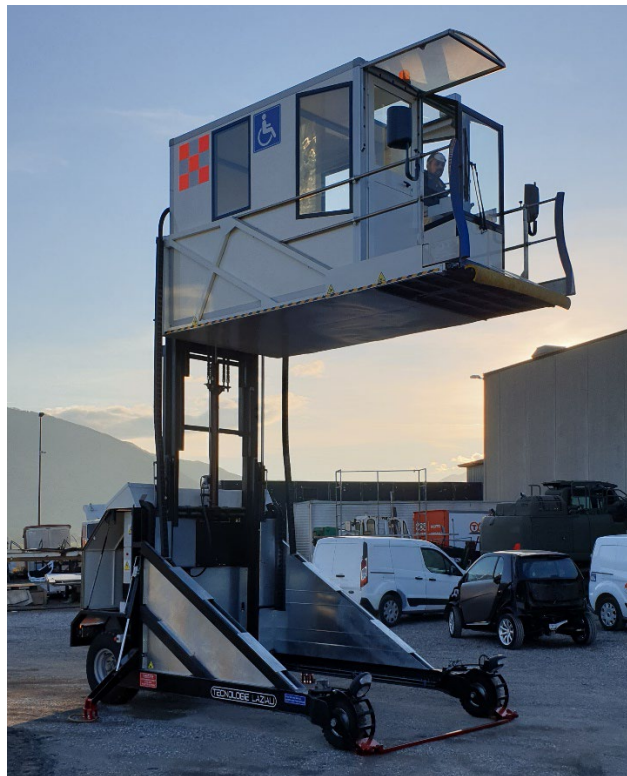

# AMBULIFT TDA 400-GZ

**CAPACITY: 500 kg**

**OPERATIVE RANGE: 0/4000 mm**

<b>TECHNICAL SPECIFICATION</b>					
Overall width	2800mm	Minimum height from ground (with stabilizer feet)	0 mm		
Height	3150 mm	Maximum height from ground (with stabilizer feet)	4000 mm		
Total Length	4500 mm	Operating speed max	20 Km/h		
		Max wind speed	74 Km/h		
<b>Sizes vanbody (external)</b>		<b>Sizes of the platforms</b>		<b>Traction</b>	
Width	1700 mm	Width	1700 mm	Diesel or electric traction	
Height(without air cond. system)	2100 mm	Length	1200-1600 mm		
Length	2800 mm	Longitudinal movement	500 mm		
Capacity Vanload	500 Kg	Working height	0-4000 mm		
(3 passengers in wheelchairs and 1 assistant, or 1 stretcher and 2 assistants)		Capacity	200 Kg		