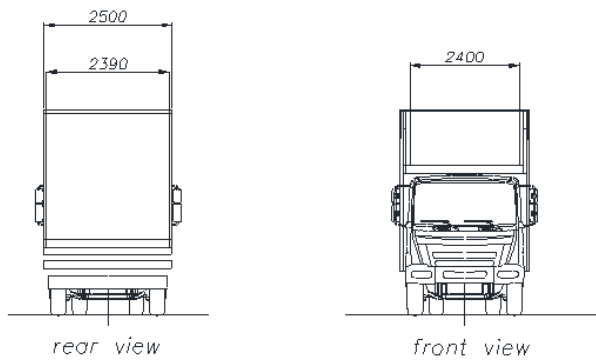

### TCT 2859

**CAPACITY: 4000 kg**

**OPERATIVE RANGE: 2800/5900 mm**

Catering Truck on Mercedes ATEGO 1521D (or similar vehicle) with a maximum height from the ground of 6.0 meters.

**CATERING TRUCK SERVICE mod: TCT 2859**

rear view

front view

Sidewall view lowest position

Sidewall view highest position

**TECHNICAL SPECIFICATION**

Truck	Mercedes ATEGO 1521D	Minimum operating from ground (with stabilizer feet)	2800 mm
Wheelbase	4500 mm	Maximum height from ground (with stabilizer feet)	5900 mm
Overall width	2500mm	Operating speed max	30 Km/h
Height	3900 mm	Max wind speed	74 Km/h
Total Length	9000 mm		

**Sizes vanbody (external)**

**Size of the platform**

Width	2500 mm	Width	2400 mm
Height	2300 mm	Length (in extension)	2350 mm
Length	6700 mm	Longitudinal movement	700 mm
Capacity Vanload	4000 Kg	Capacity	600 Kg
Isothermal sandwich panels		Capacity (PTF extention)	300 Kg
		Range working height	2800/5900 mm