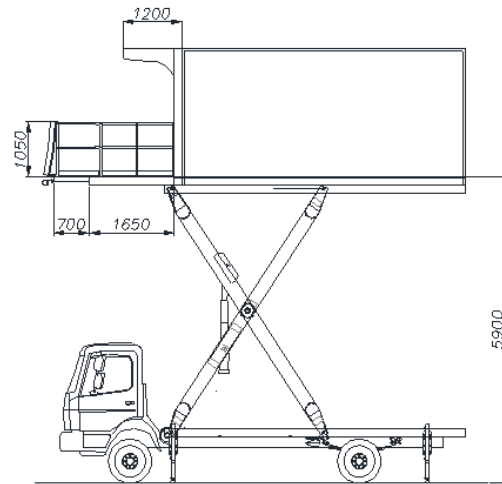

### TCT 2859

**CAPACITY: 4000 kg**

**OPERATIVE RANGE: 2800/5900 mm**

Catering Truck on Mercedes ATEGO 1521D (or similar vehicle) with a maximum height from the ground of 6.0 meters.

**CATERING TRUCK SERVICE mod: TCT 2859**

rear view

front view

Sidewall view lowest position

Sidewall view highest position

**TECHNICAL SPECIFICATION**

Truck	Mercedes ATEGO 1521D	Minimum operating from ground (with stabilizer feet)	2800 mm
Wheelbase	4500 mm	Maximum height from ground (with stabilizer feet)	5900 mm
Overall width	2500mm	Operating speed max	30 Km/h
Height	3900 mm	Max wind speed	74 Km/h
Total Length	9000 mm		

**Sizes vanbody (external)**

**Size of the platform**

Width	2500 mm	Width	2400 mm
Height	2300 mm	Length (in extension)	2350 mm
Length	6700 mm	Longitudinal movement	700 mm
Capacity Vanload	4000 Kg	Capacity	600 Kg
Isothermal sandwich panels		Capacity (PTF extention)	300 Kg
		Range working height	2800/5900 mm