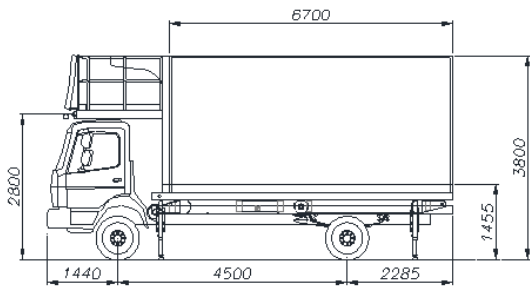

### TCT 2859

**CAPACITY: 4000 kg**

**OPERATIVE RANGE: 2800/5900 mm**

Catering Truck on Mercedes ATEGO 1521D (or similar vehicle) with a maximum height from the ground of 6.0 meters.

**CATERING TRUCK SERVICE mod: TCT 2859**

rear view

front view

Sidewall view lowest position

Sidewall view highest position

**TECHNICAL SPECIFICATION**

Truck	Mercedes ATEGO 1521D	Minimum operating from ground (with stabilizer feet)	2800 mm
Wheelbase	4500 mm	Maximum height from ground (with stabilizer feet)	5900 mm
Overall width	2500mm	Operating speed max	30 Km/h
Height	3900 mm	Max wind speed	74 Km/h
Total Length	9000 mm		

**Sizes vanbody (external)**

**Size of the platform**

Width	2500 mm	Width	2400 mm
Height	2300 mm	Length (in extension)	2350 mm
Length	6700 mm	Longitudinal movement	700 mm
Capacity Vanload	4000 Kg	Capacity	600 Kg
Isothermal sandwich panels		Capacity (PTF extention)	300 Kg
		Range working height	2800/5900 mm